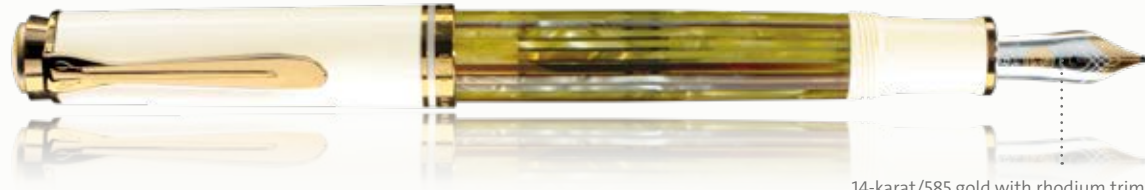

SOUVERÄN® 400 TORTOISESHELL-WHITE

Fountain pen with piston filling mechanism | 14K/585 bi-color gold nib with rhodium trim | 24K gold-plated highlights
High-grade resin casing, self-polishing | Individual striped cellulose acetate material | diamond-cut

Souverän® M 400

Fountain pen

14-karat/585 gold with rhodium trim