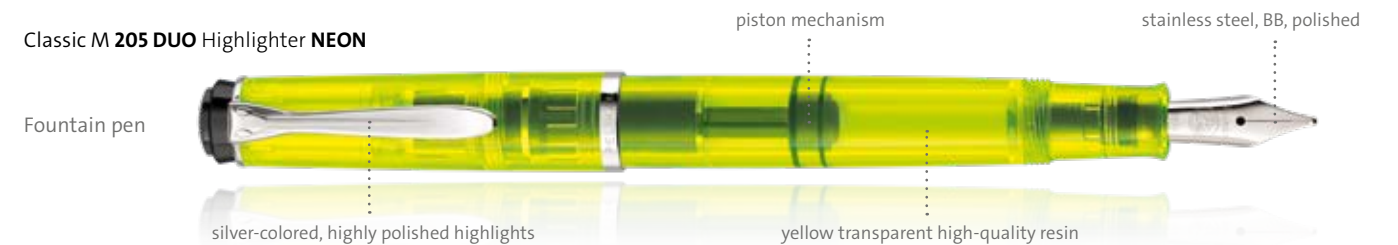

## RELAUNCH IN NEON YELLOW

Our **Classic 205 DUO Highlighter NEON**, with fluorescent ink, now gleams brighter than all others. Acting as a fountain pen as well as a highlighter pen, it perfects two core functions simultaneously and dazzles anyone, neon fan or not. The matching ink was specially developed for this writing instrument and is customized for the technical components. An impressive combination! The M 205 DUO Highlighter NEON fountain pen is available exclusively as a set with a bottle of neon-yellow highlighter ink.