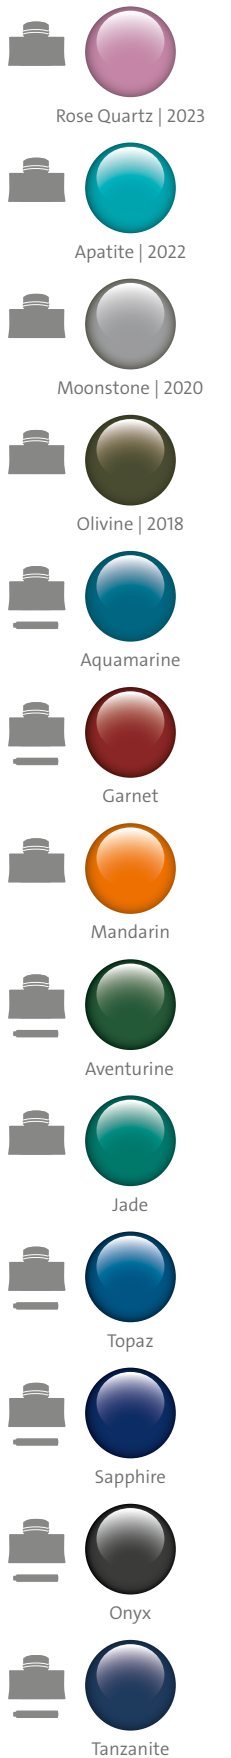

\* Ink of the Year – limited availability  
 \*\* Launch 03/2023  
 \*\*\* Contains: 1x Garnet, Mandarin, Aventurine, Jade, Topaz, Sapphire, Onyx und Tanzanite

Available as:  
 ink bottle  
 ink cartridge