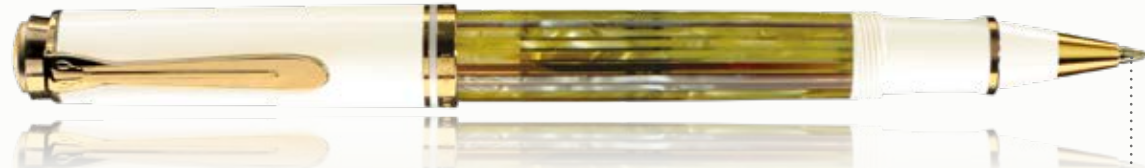

Souverän® R 400

Rollerball

one high-performance ink refill M included,
writing color black

Overview of all sizes: see page 27

Souverän® 400 Tortoiseshell-White

nib	order no.	EAN 4012700-	match code
Fountain pen with 14-K/585 bi-color gold nib			
EF	934158	934154	M 400
F	934166	934161	M 400
M	934174	934178	M 400
B	934133	934130	M 400
Ball pen			
	934125	934123	K 400
Mechanical pencil			
	934117	934116	D 400
Rollerball			
	934190	934192	R 400