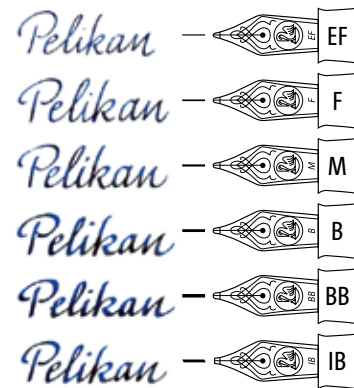

NIB WIDTHS fine to broad

- Pelikan has various nib widths in its range, from fine to medium and extra-broad.
- Nibs can be exchanged free of charge within the first 4 weeks after purchase.
- Exchanges require that the nib is in faultless condition and does not have any signs of use beyond a sampling of the nib.

Selling point: Nib widths can be exchanged within 4 weeks of purchase.

GOLD NIB widths

Only the nibs within the respective writing instrument size (400, 600, 800, 1000) are interchangeable.

fine GOLD NIBS – SMOOTH writing experience

- There are two types of nib: 14-karat or 18-karat. The number of karats indicates the proportion of pure gold in the total mass of a gold alloy. The higher the number, the purer the gold.
- Quintessentially Pelikan two-tone gold nibs: silver and yellow gold. The nib is finished with a rhodium plating, which means that a thin layer of rhodium (a platinum material) is applied to it. The areas that were covered up beforehand maintain their yellow-gold appearance.

Selling point: Gold nibs are soft and flexible, enabling a smooth writing experience. Iridium grit is used to shape the nib's width.